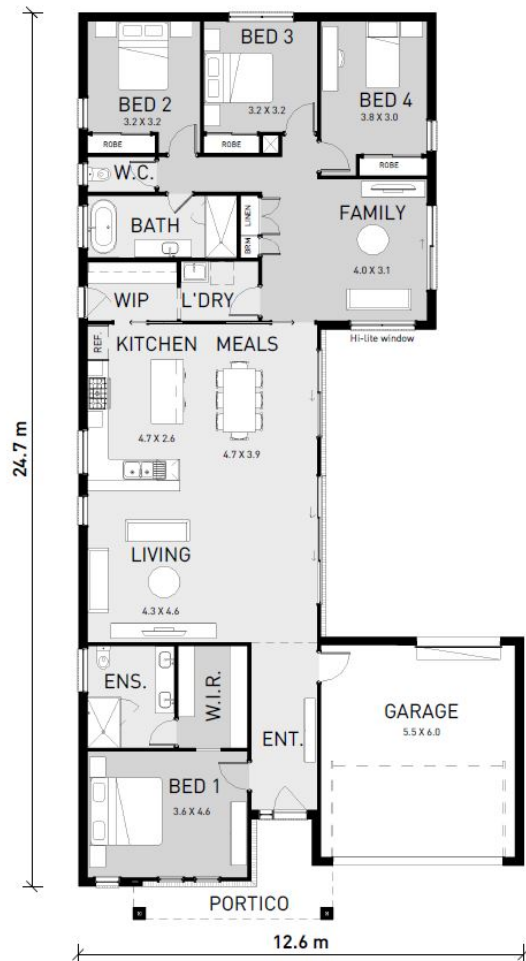

Contact your
new home
consultant **today**

Ash Afshar
ash@geelonghomes.com.au

hamlan.com.au

Local Builders. Local Suppliers. Local People.

Images are for illustrative purposes only and may not represent the final product. Prices are based on availability and price of land. Hamlan Homes reserves the right to alter any price or substitute any home without prior notice. All house and land packages are subject to developers final approval. Speak to a new home consultant for more information. www.hamlan.com.au Images are for illustrative purposes only and may not represent the final product. Prices are based on availability and price of land. Hamlan Homes reserves the right to alter any price or substitute any home without prior notice. Speak to a new home consultant for more information. www.hamlan.com.au