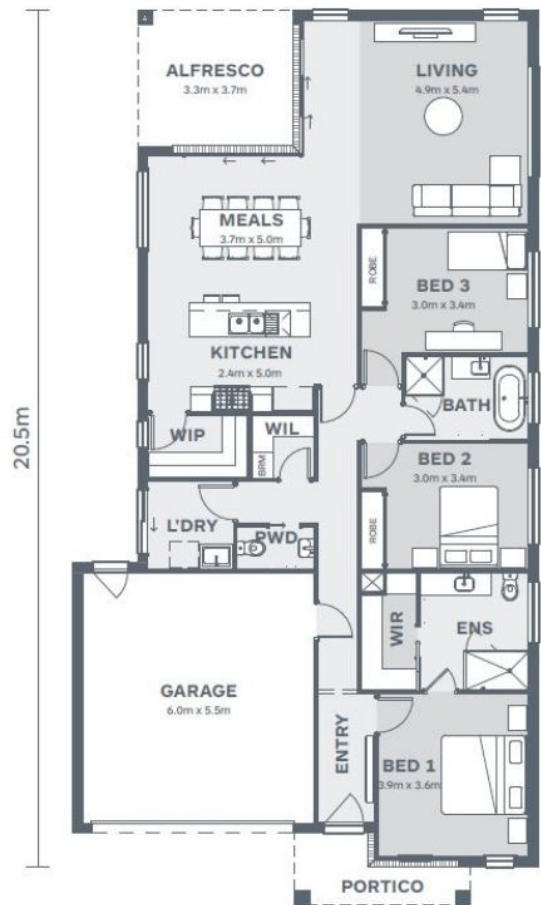

HAMLAN

Contact your
new home
consultant **today**

Ash Afshar
ash@geelonghomes.com.au

hamlan.com.au

Local Builders. Local Suppliers. Local People.

Images are for illustrative purposes only and may not represent the final product. Prices are based on availability and price of land. Hamlan Homes reserves the right to alter any price or substitute any home without prior notice. All house and land packages are subject to developers final approval. Speak to a new home consultant for more information. www.hamlan.com.au Images are for illustrative purposes only and may not represent the final product. Prices are based on availability and price of land. Hamlan Homes reserves the right to alter any price or substitute any home without prior notice. Speak to a new home consultant for more information. www.hamlan.com.au