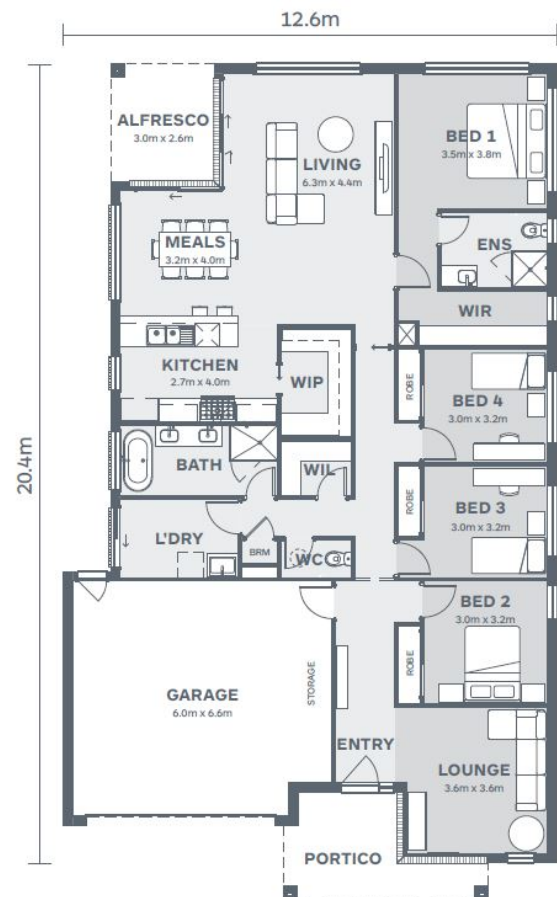

HAMLAN

Contact your
new home
consultant **today**

Courtney Selway
courtney@hamlan.com.au
0439 605 971

hamlan.com.au

Local Builders. Local Suppliers. Local People.

Images are for illustrative purposes only and may not represent the final product. Prices are based on availability and price of land. Hamlan Homes reserves the right to alter any price or substitute any home without prior notice. All house and land packages are subject to developers final approval. Speak to a new home consultant for more information. www.hamlan.com.au Images are for illustrative purposes only and may not represent the final product. Prices are based on availability and price of land. Hamlan Homes reserves the right to alter any price or substitute any home without prior notice. Speak to a new home consultant for more information. www.hamlan.com.au